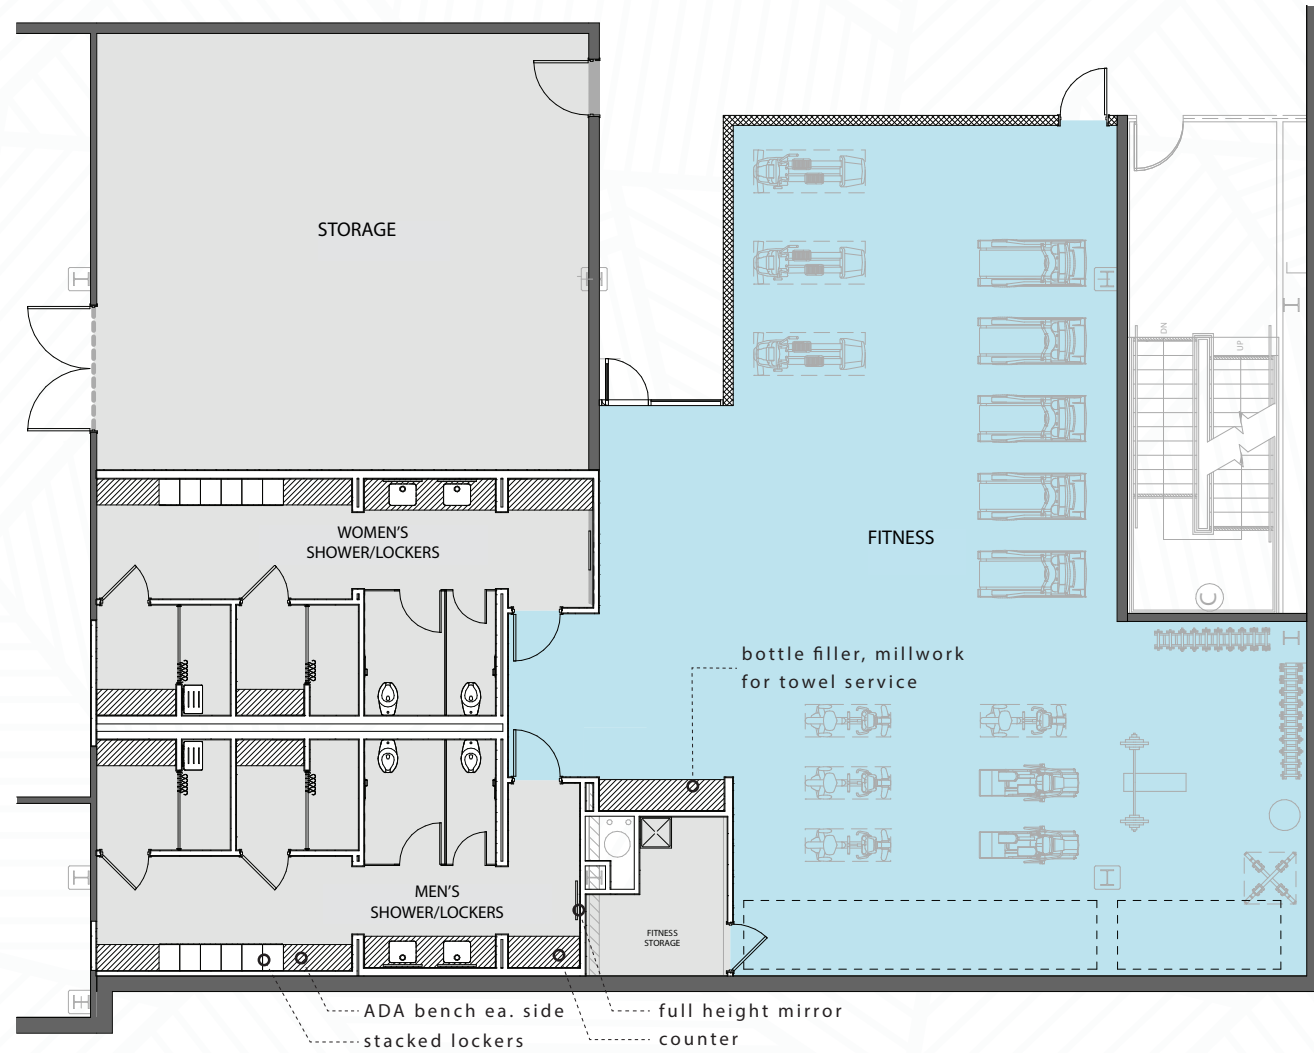

TORREY RIDGE SCIENCE CENTER FITNESS CENTER LAYOUT

10578 SCIENCE CENTER DRIVE