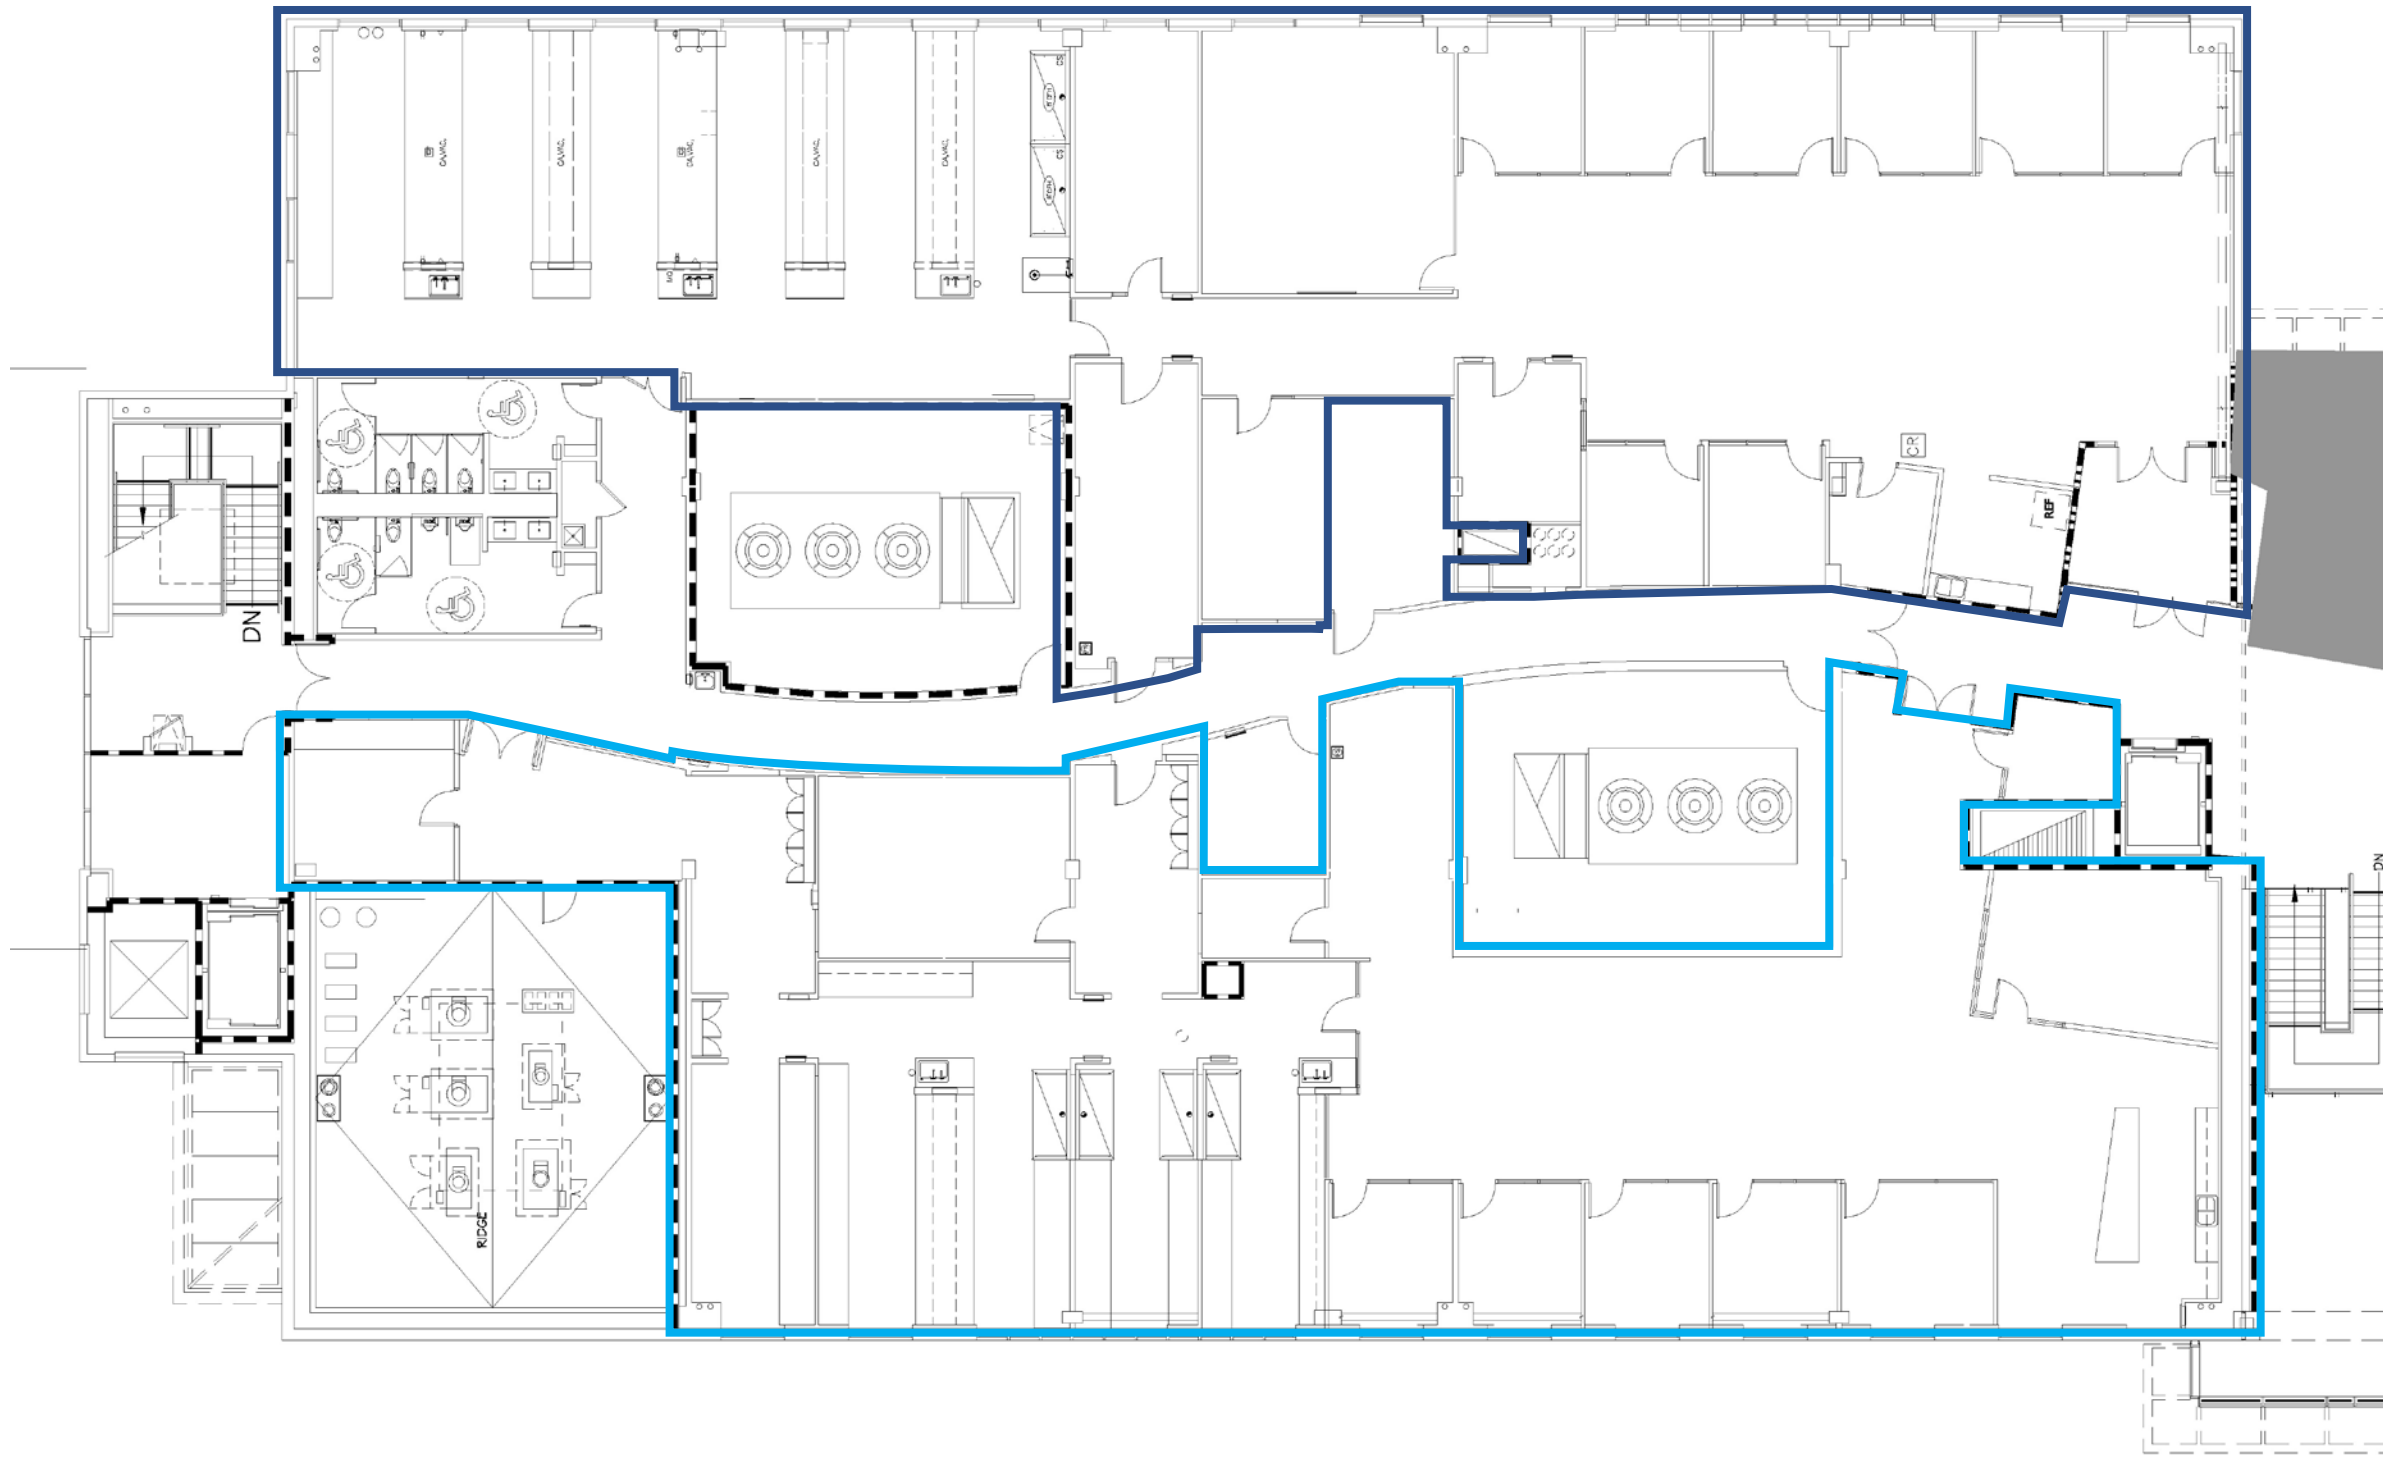

BUILDING 4 - FLOOR 2: SUITE 200/225

10628 SCIENCE CENTER DRIVE