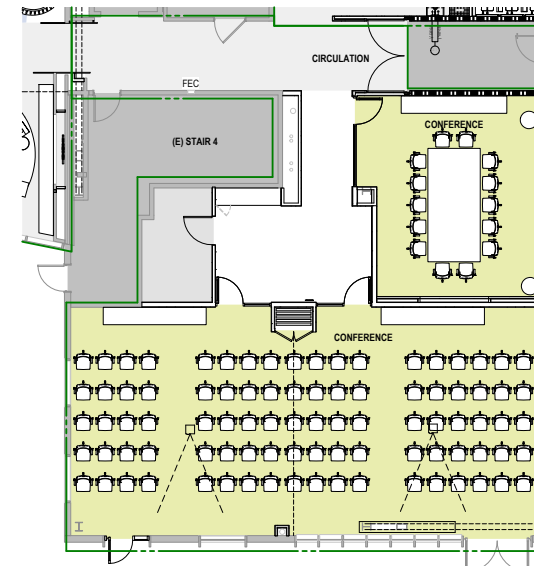

BUILDING 2B - FLOOR 1 POTENTIAL CONFERENCE ROOM CONFIGURATIONS

10578 SCIENCE CENTER DRIVE

SMALL CONFERENCE
14 SEATS