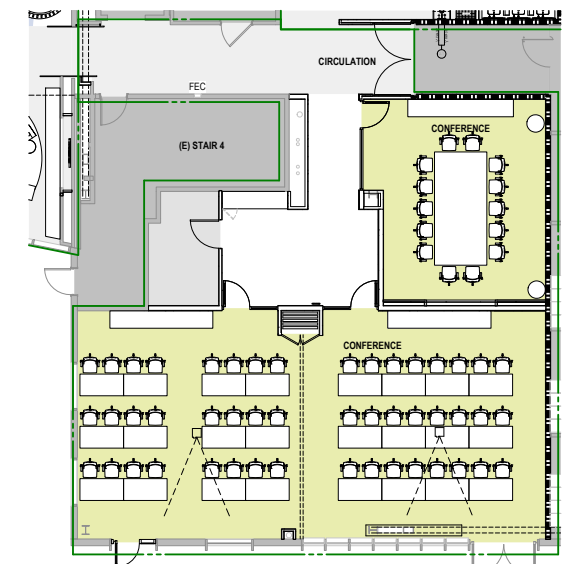

# BUILDING 2B - FLOOR 1 POTENTIAL CONFERENCE ROOM CONFIGURATIONS

10578 SCIENCE CENTER DRIVE

**SMALL CONFERENCE**  
14 SEATS

**ALL HANDS CONFERENCE**  
90 SEATS

**SMALL CONFERENCE**  
14 SEATS

**CLASSROOM CONFERENCE**  
54 SEATS

**SMALL CONFERENCE**  
14 SEATS

**SPLIT CONFERENCE (BOARDROOM)**  
16 & 20 SEATS

**SMALL CONFERENCE**  
14 SEATS

**SPLIT CONFERENCE (CLASSROOM)**  
24 & 24 SEATS