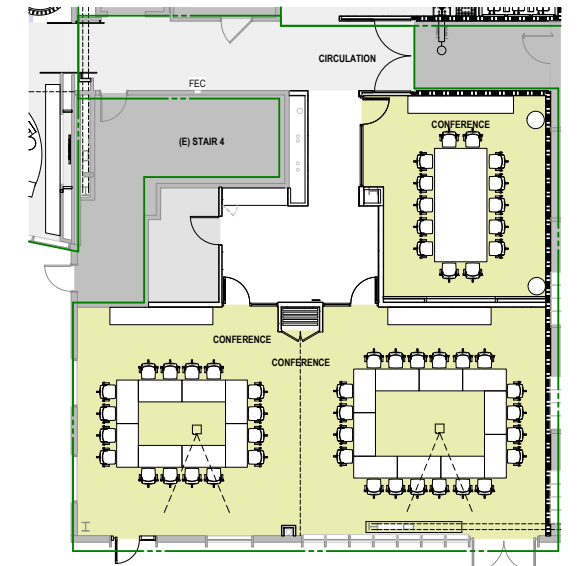

# BUILDING 2B - FLOOR 1 POTENTIAL CONFERENCE ROOM CONFIGURATIONS

10578 SCIENCE CENTER DRIVE

**SMALL CONFERENCE**  
14 SEATS

**ALL HANDS CONFERENCE**  
90 SEATS

**SMALL CONFERENCE**  
14 SEATS

**CLASSROOM CONFERENCE**  
54 SEATS

**SMALL CONFERENCE**  
14 SEATS

**SPLIT CONFERENCE (BOARDROOM)**  
16 & 20 SEATS

**SMALL CONFERENCE**  
14 SEATS

**SPLIT CONFERENCE (CLASSROOM)**  
24 & 24 SEATS