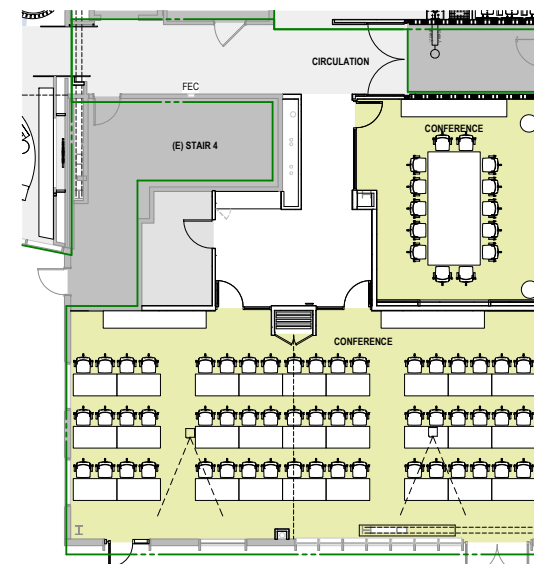

# BUILDING 2B - FLOOR 1 POTENTIAL CONFERENCE ROOM CONFIGURATIONS

10578 SCIENCE CENTER DRIVE

**SMALL CONFERENCE**  
14 SEATS

**ALL HANDS CONFERENCE**  
90 SEATS

**SMALL CONFERENCE**  
14 SEATS

**CLASSROOM CONFERENCE**  
54 SEATS

**SMALL CONFERENCE**  
14 SEATS

**SPLIT CONFERENCE (BOARDROOM)**  
16 & 20 SEATS

**SMALL CONFERENCE**  
14 SEATS

**SPLIT CONFERENCE (CLASSROOM)**  
24 & 24 SEATS